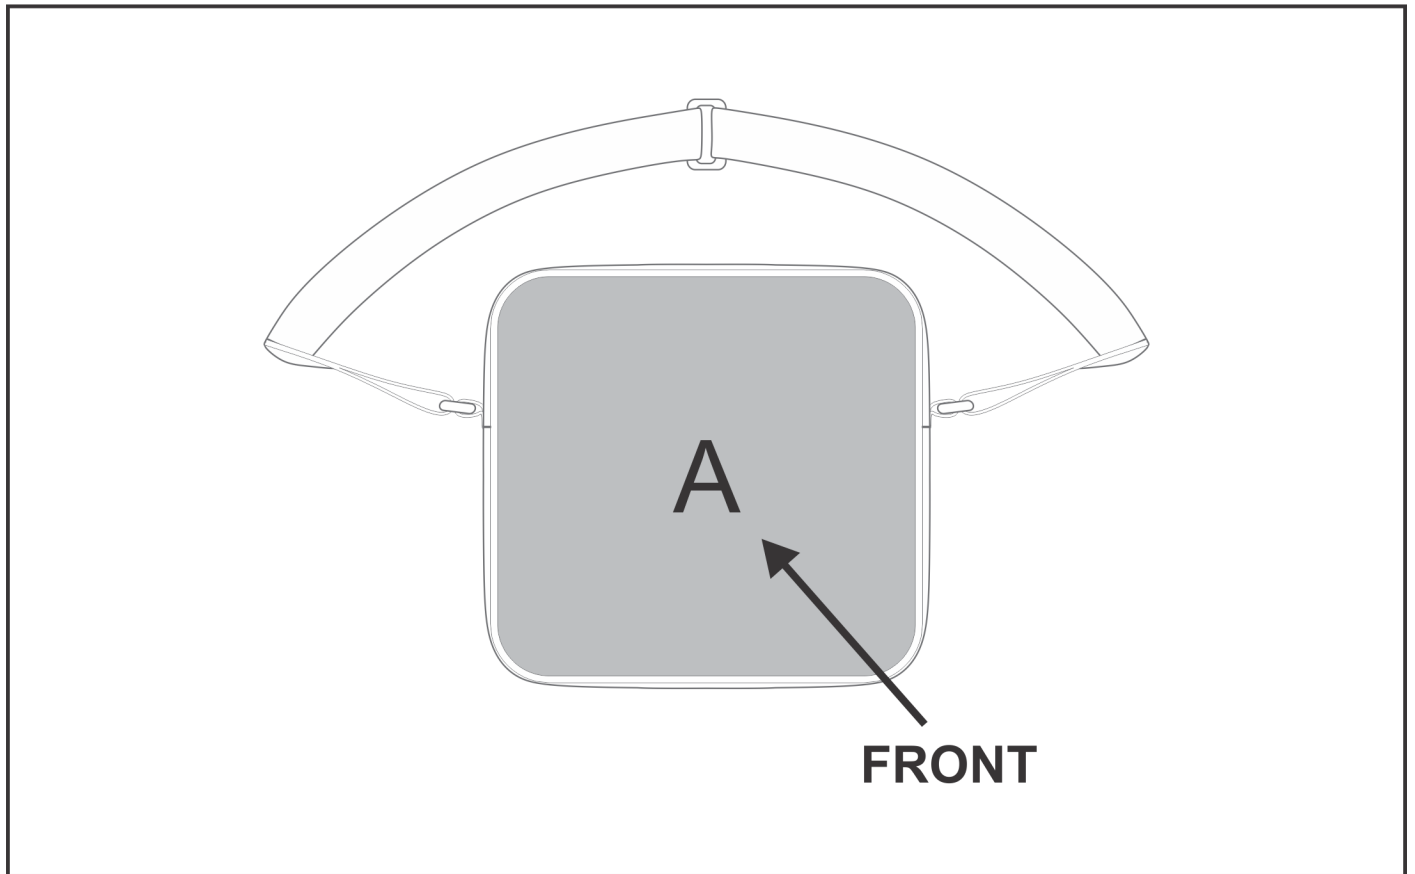

BC-HP-26-G

Hoppla Explore Crossbody Bag

Need to know:

- Includes 1-Position Sublimation (setup fees apply)

Branding Options:

Position A

1. Custom Sublimation A (CPSUB-A)

Full Colour

Size: 221mm wide x 231mm high